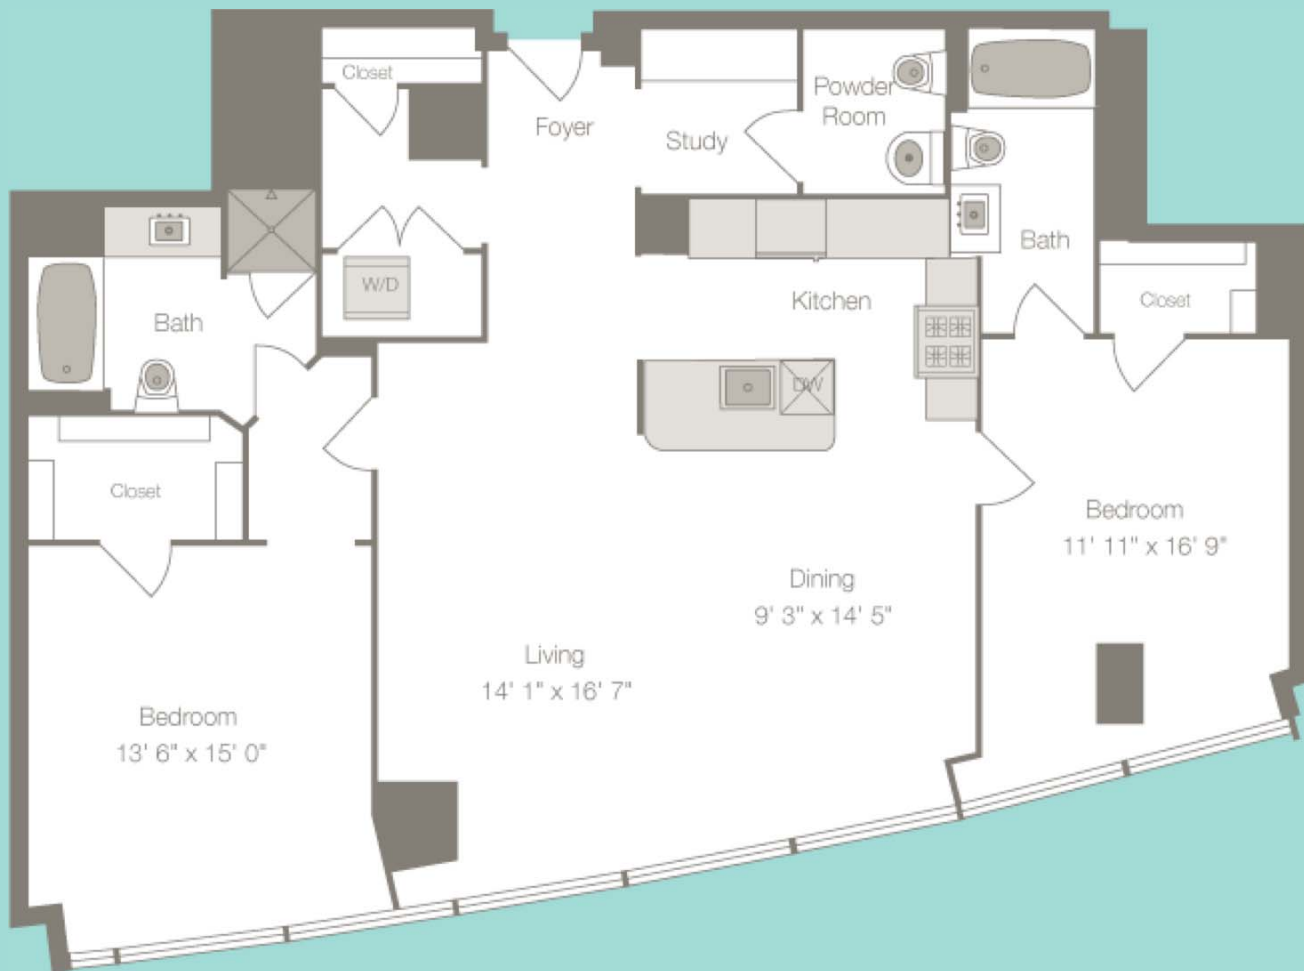

WATERVIEW

PRINT

CLOSE

## Residence P - Floors 24-25

2 BR, 2.5 Bath, 1523 sq. ft.

Elevations and floor plans are artist's renderings and accuracy cannot be guaranteed. All room dimensions are approximations only. Dimensions shown for asymmetrical rooms are meant only to suggest usable space. Plan dimensions and features are subject to change without notice or obligation, as a result of actual site conditions, which may dictate variations in style of windows, doors and ceilings. Features may also be altered to keep pace with ongoing design improvement program. This is for illustrative purposes only and is not part of a legal contract. Contact sales center for specific details.