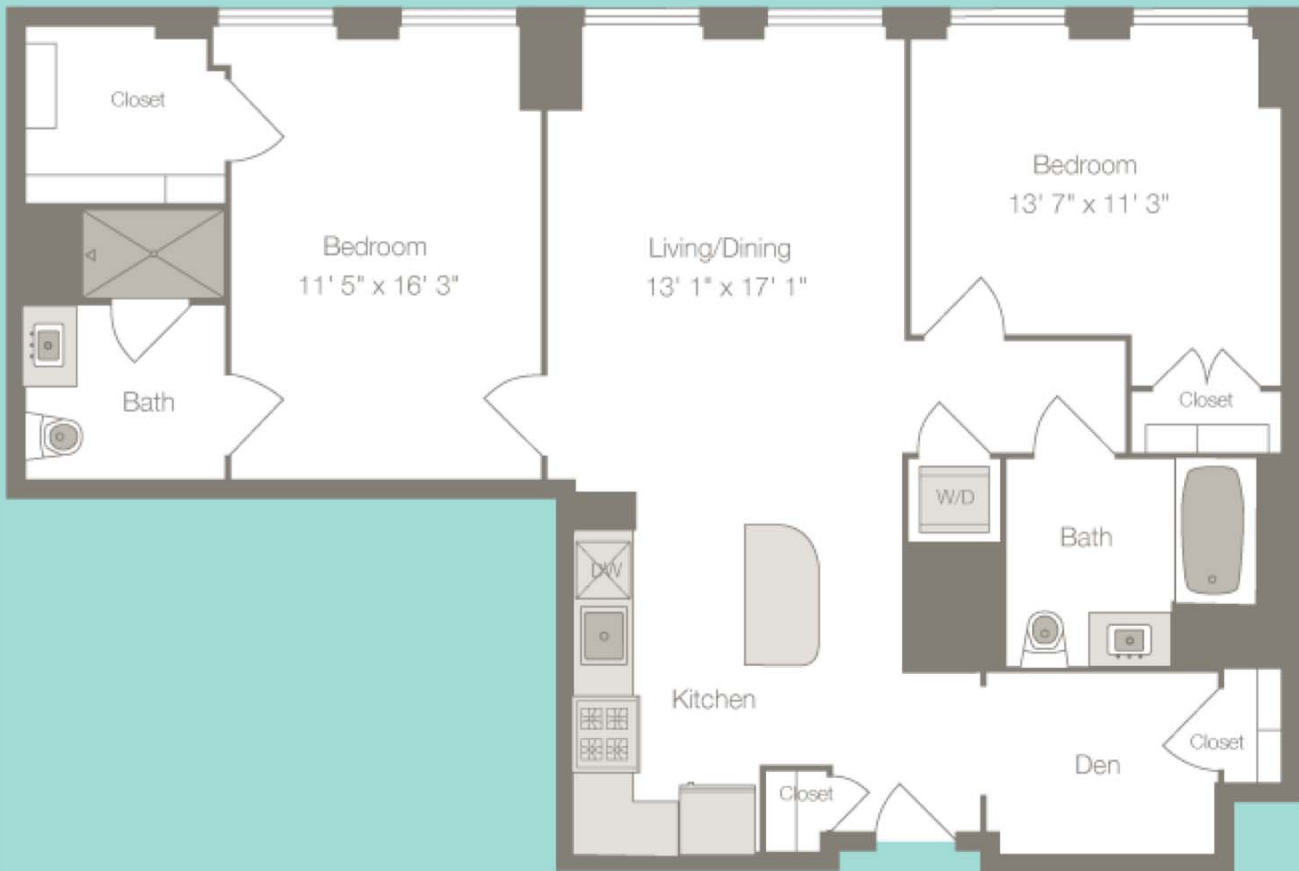

WATERVIEW

PRINT

CLOSE

Residence N - Floors 14-15

2 BR, 2 Bath, 1146 sq. ft.

Elevations and floor plans are artist's renderings and accuracy cannot be guaranteed. All room dimensions are approximations only. Dimensions shown for asymmetrical rooms are meant only to suggest usable space. Plan dimensions and features are subject to change without notice or obligation, as a result of actual site conditions, which may dictate variations in style of windows, doors and ceilings. Features may also be altered to keep pace with ongoing design improvement program. This is for illustrative purposes only and is not part of a legal contract. Contact sales center for specific details.