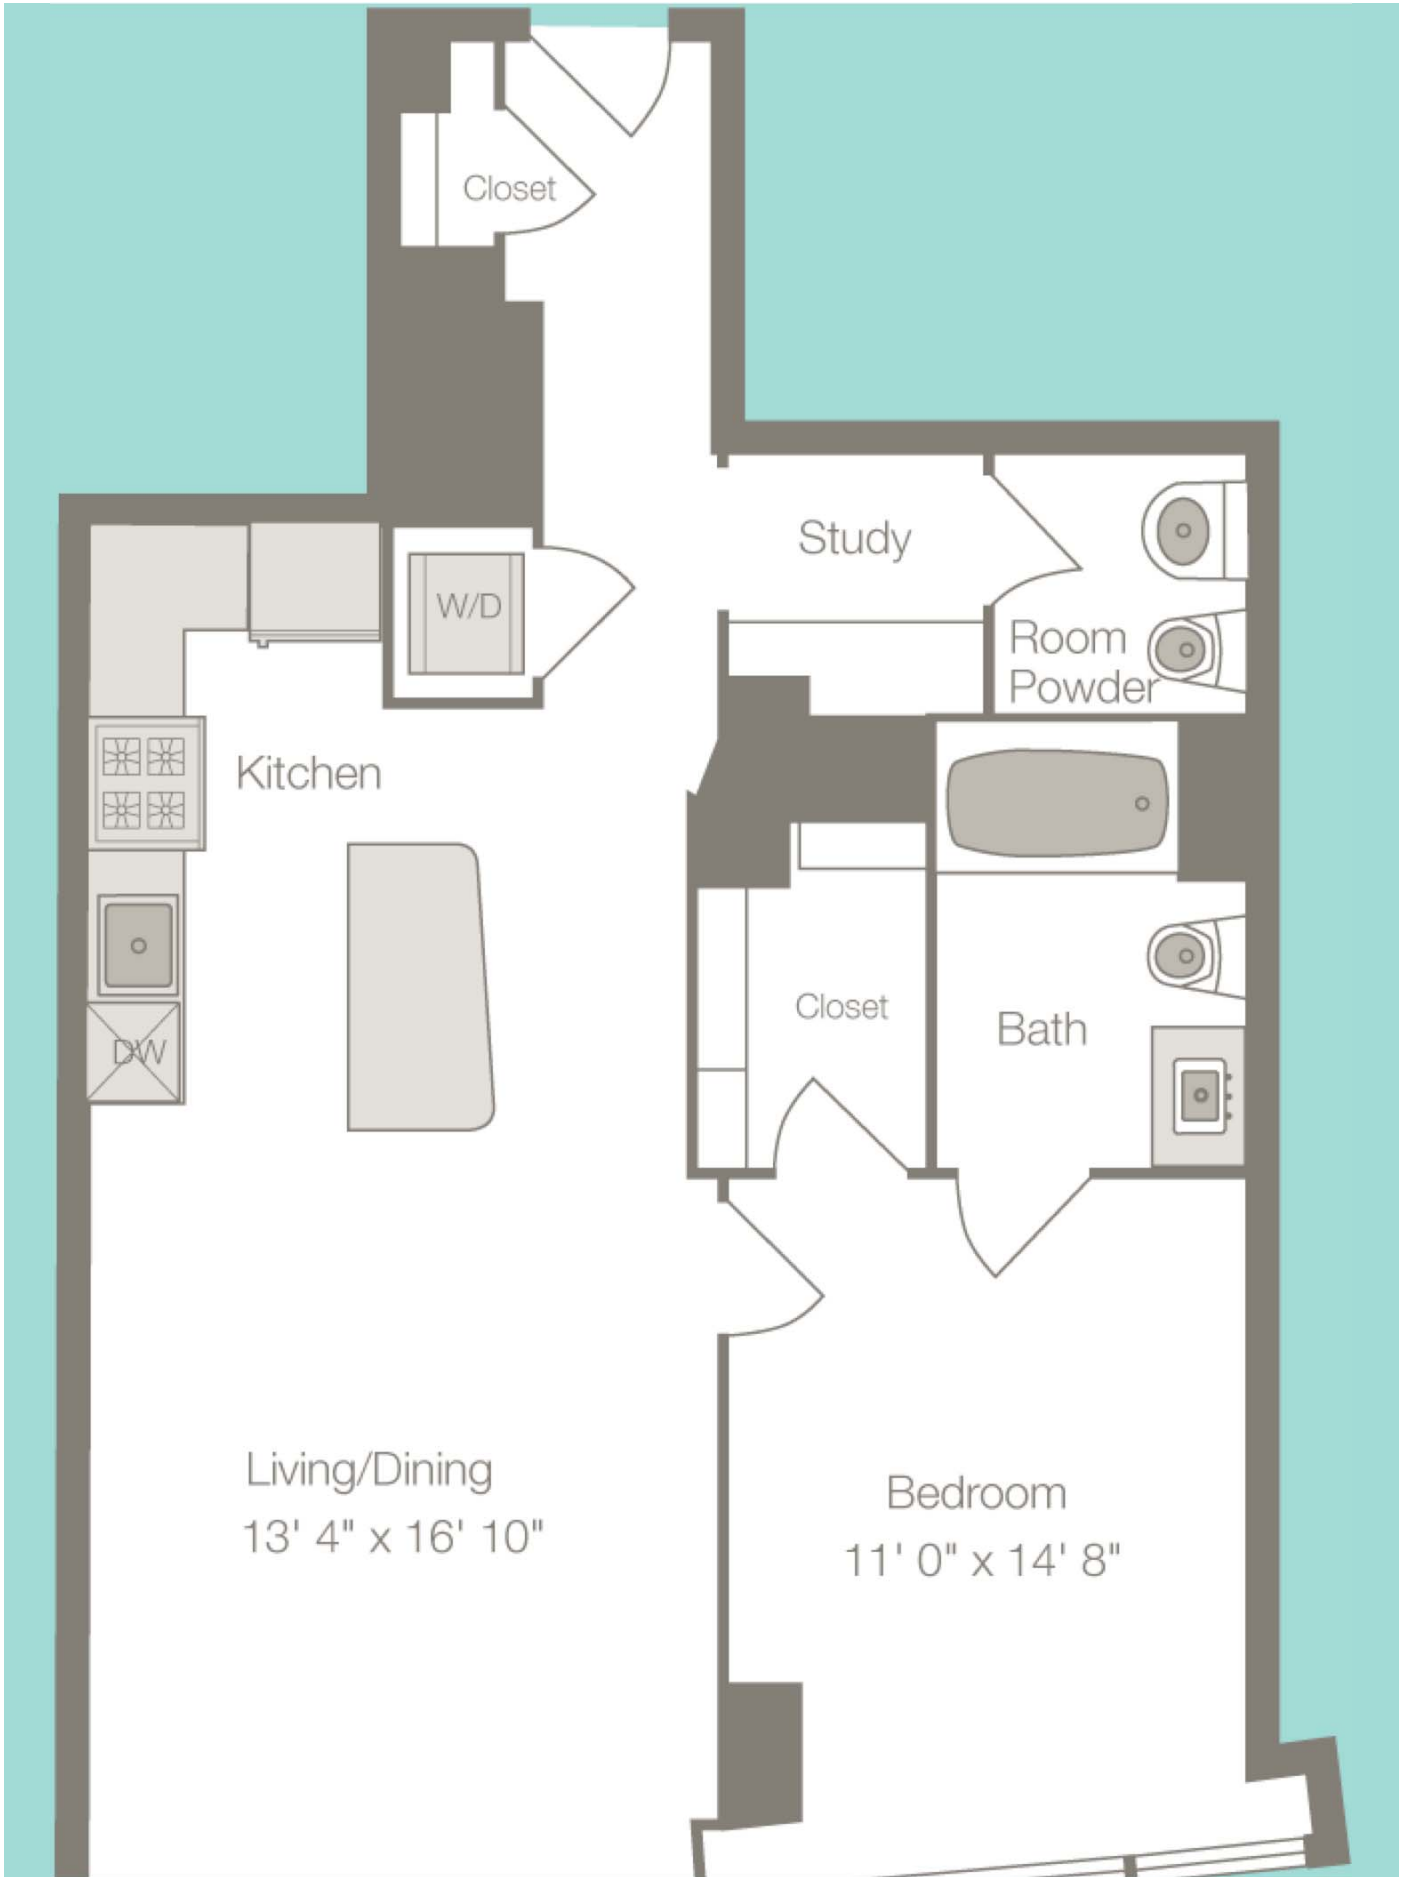

PRINT

CLOSE

WATERVIEW

Residence L - Floors 14-15

1 BR, 1.5 Bath, 839 sq. ft.

Elevations and floor plans are artist's renderings and accuracy cannot be guaranteed. All room dimensions are approximations only. Dimensions shown for asymmetrical rooms are meant only to suggest usable space. Plan dimensions and features are subject to change without notice or obligation, as a result of actual site conditions, which may dictate variations in style of windows, doors and ceilings. Features may also be altered to keep pace with ongoing design improvement program. This is for illustrative purposes only and is not part of a legal contract. Contact sales center for specific details.