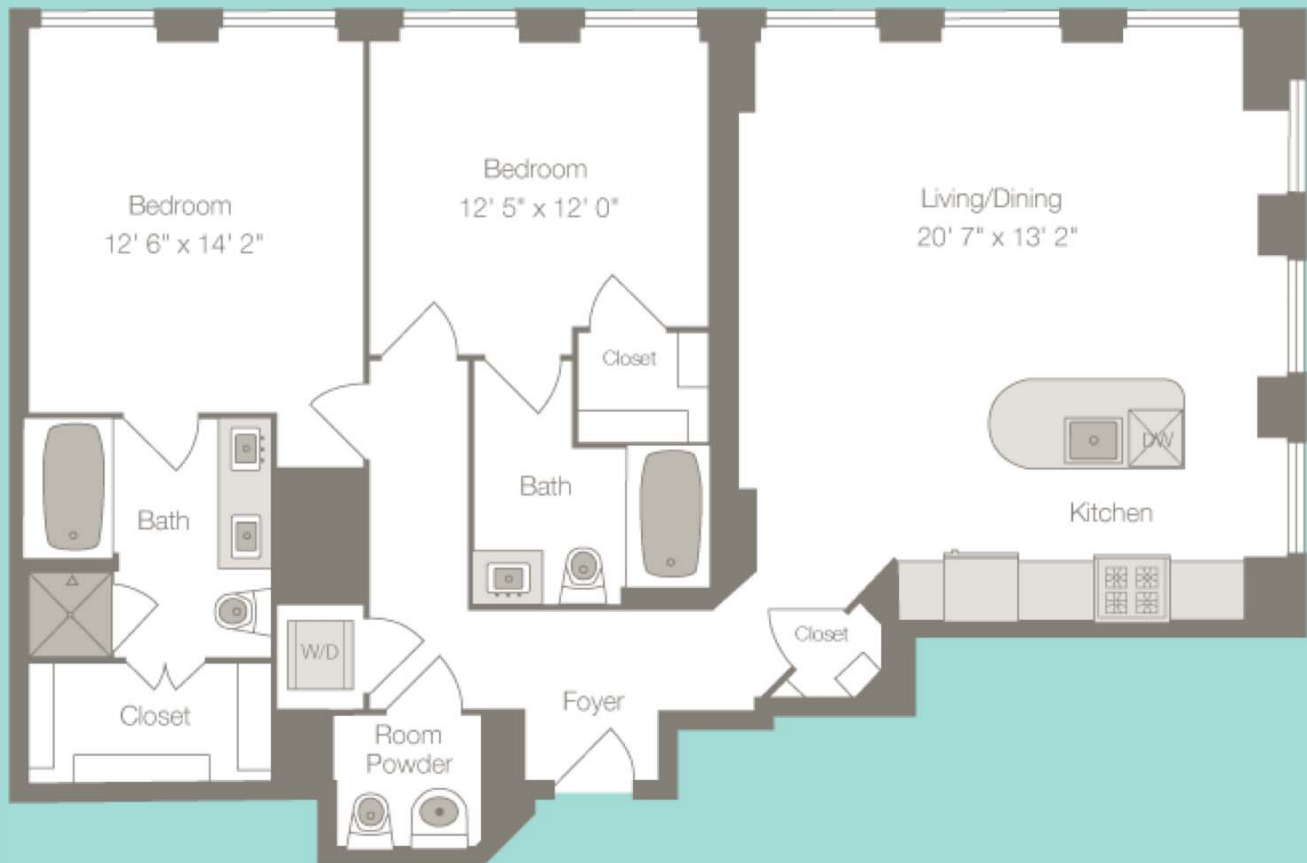

WATERVIEW

PRINT

CLOSE

Residence K - Floors 26-28

2 BR, 2.5 Bath, 1232 sq. ft.

Elevations and floor plans are artist's renderings and accuracy cannot be guaranteed. All room dimensions are approximations only. Dimensions shown for asymmetrical rooms are meant only to suggest usable space. Plan dimensions and features are subject to change without notice or obligation, as a result of actual site conditions, which may dictate variations in style of windows, doors and ceilings. Features may also be altered to keep pace with ongoing design improvement program. This is for illustrative purposes only and is not part of a legal contract. Contact sales center for specific details.