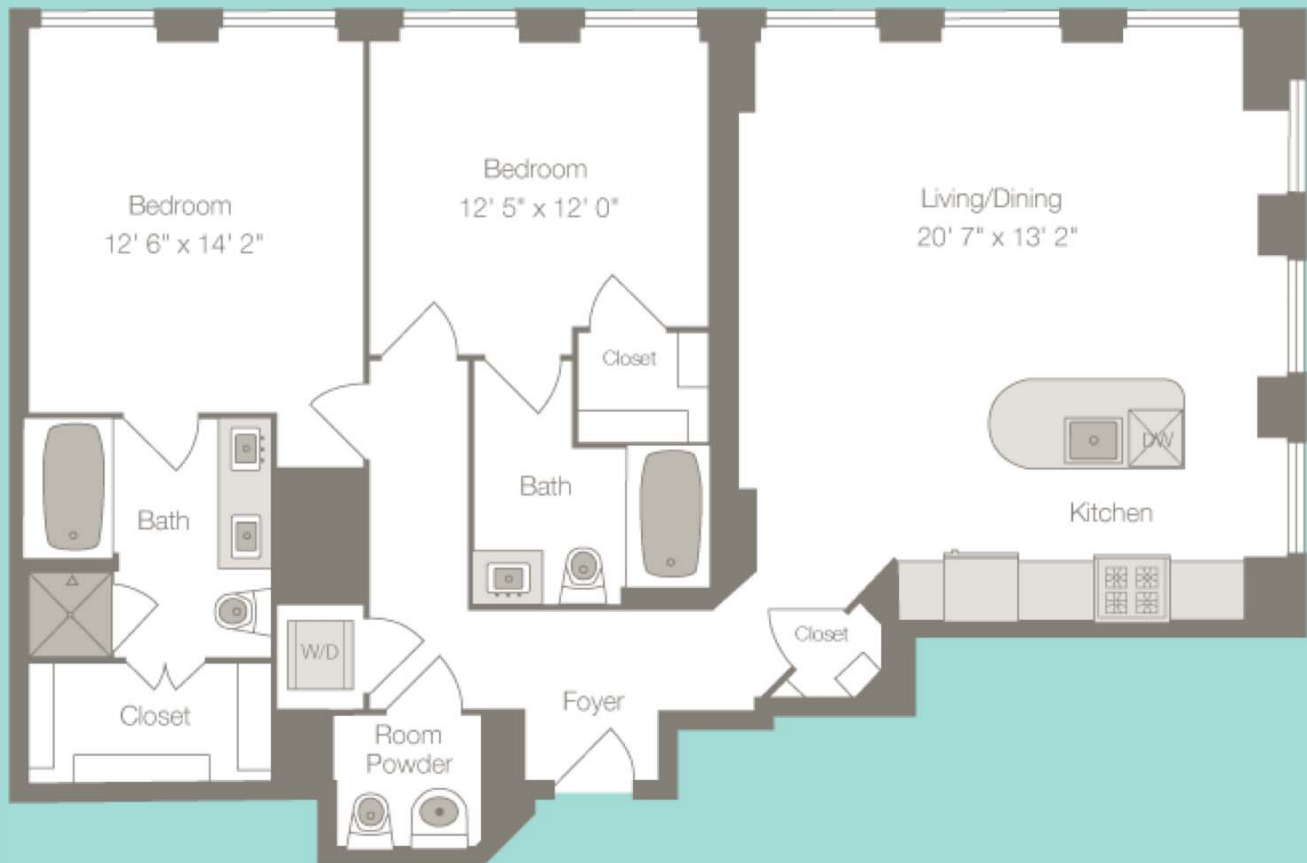

WATERVIEW

PRINT

CLOSE

## Residence K - Floors 14-15

2 BR, 2.5 Bath, 1232 sq. ft.

Elevations and floor plans are artist's renderings and accuracy cannot be guaranteed. All room dimensions are approximations only. Dimensions shown for asymmetrical rooms are meant only to suggest usable space. Plan dimensions and features are subject to change without notice or obligation, as a result of actual site conditions, which may dictate variations in style of windows, doors and ceilings. Features may also be altered to keep pace with ongoing design improvement program. This is for illustrative purposes only and is not part of a legal contract. Contact sales center for specific details.