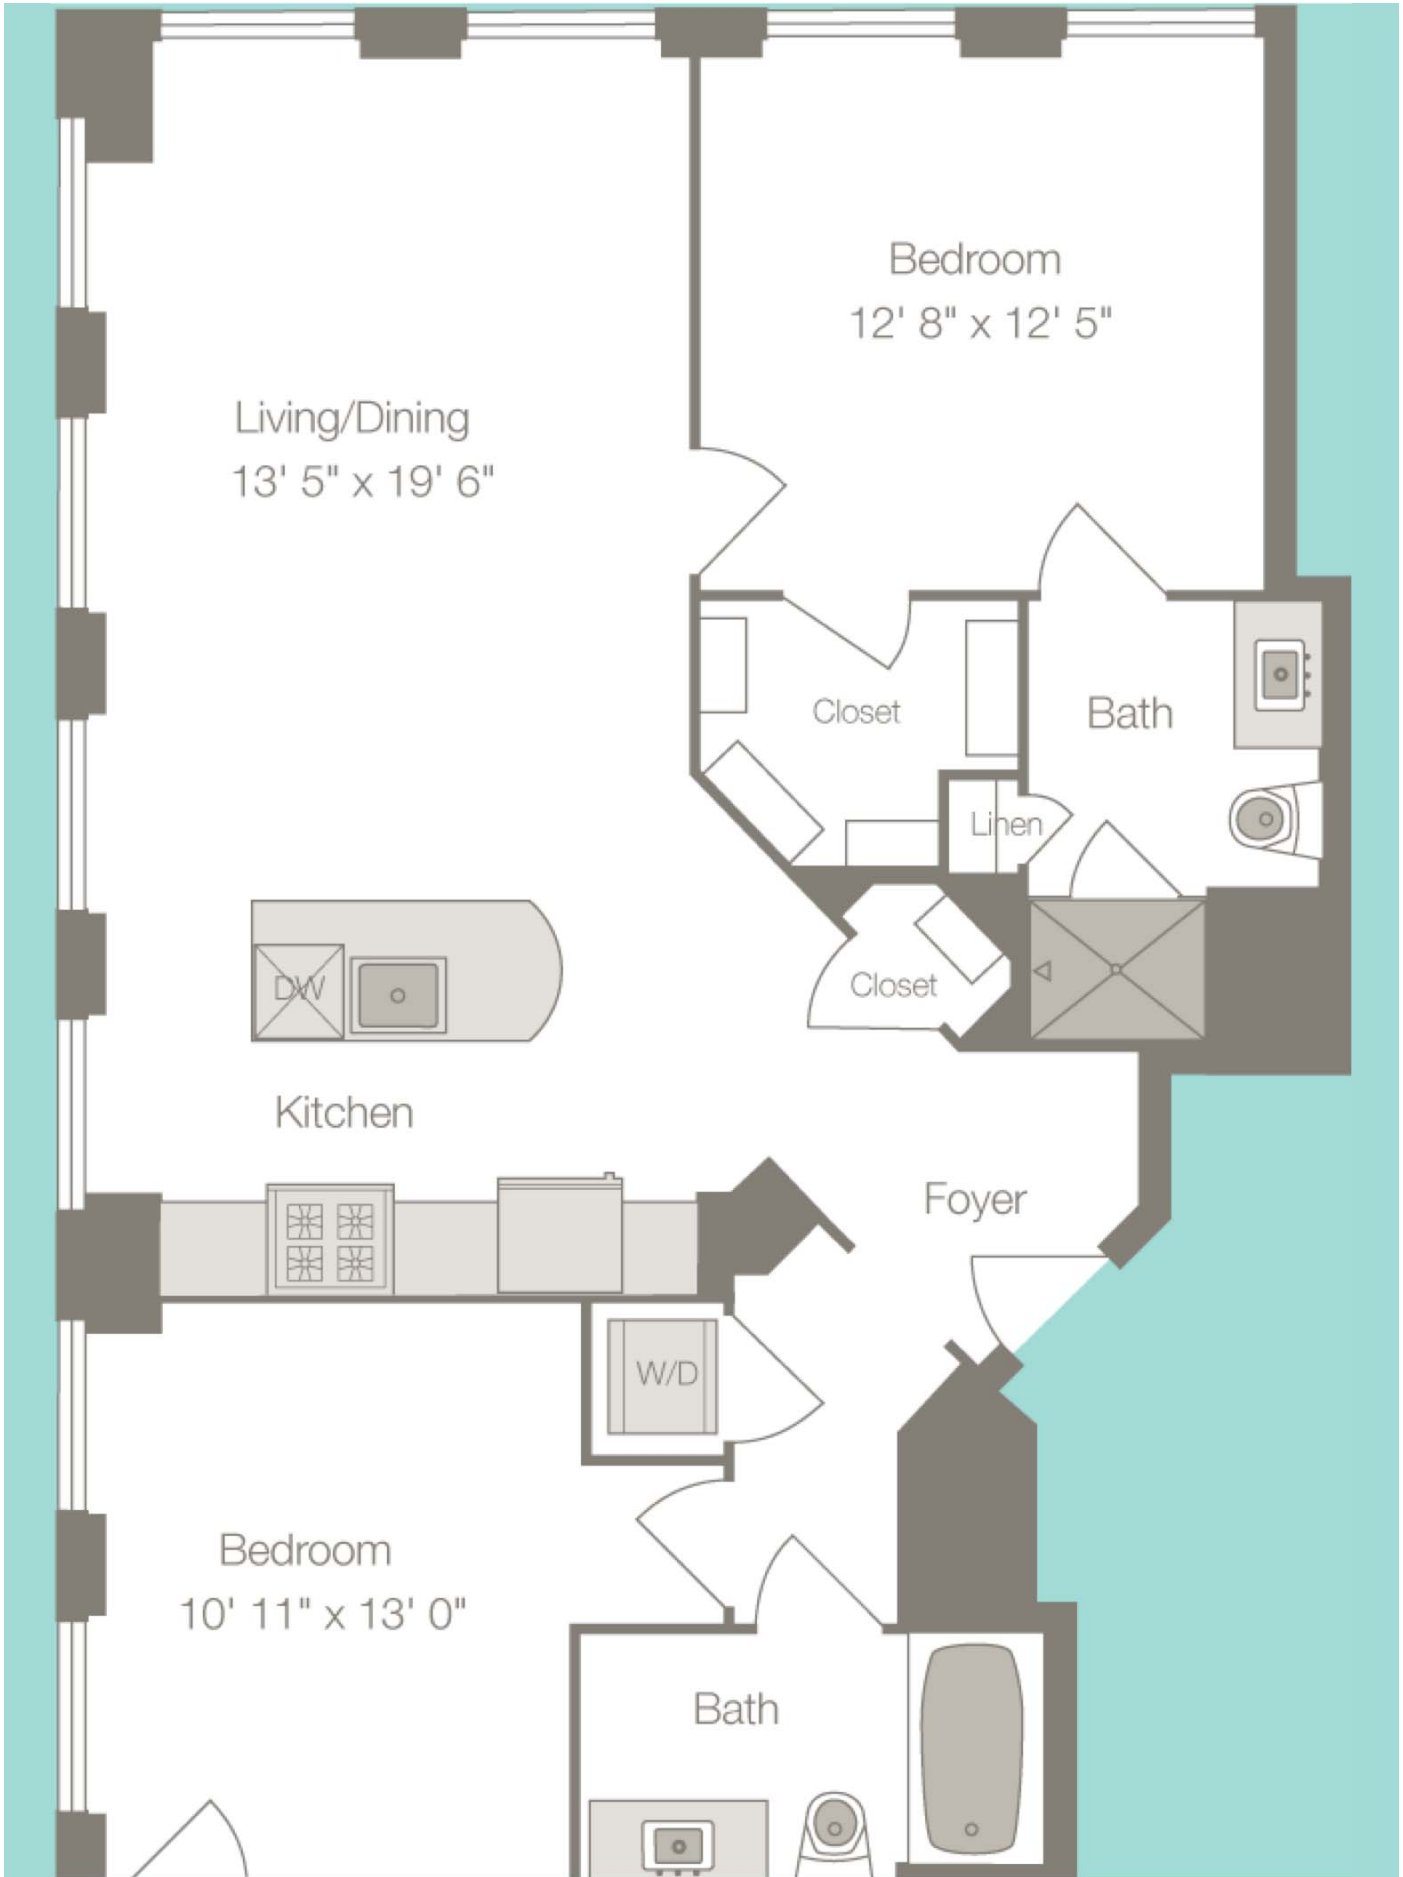

PRINT

CLOSE

WATERVIEW

Residence F - Floors 14-15

2 BR, 2 Bath, 1077 sq. ft.

Elevations and floor plans are artist's renderings and accuracy cannot be guaranteed. All room dimensions are approximations only. Dimensions shown for asymmetrical rooms are meant only to suggest usable space. Plan dimensions and features are subject to change without notice or obligation, as a result of actual site conditions, which may dictate variations in style of windows, doors and ceilings. Features may also be altered to keep pace with ongoing design improvement program. This is for illustrative purposes only and is not part of a legal contract. Contact sales center for specific details.