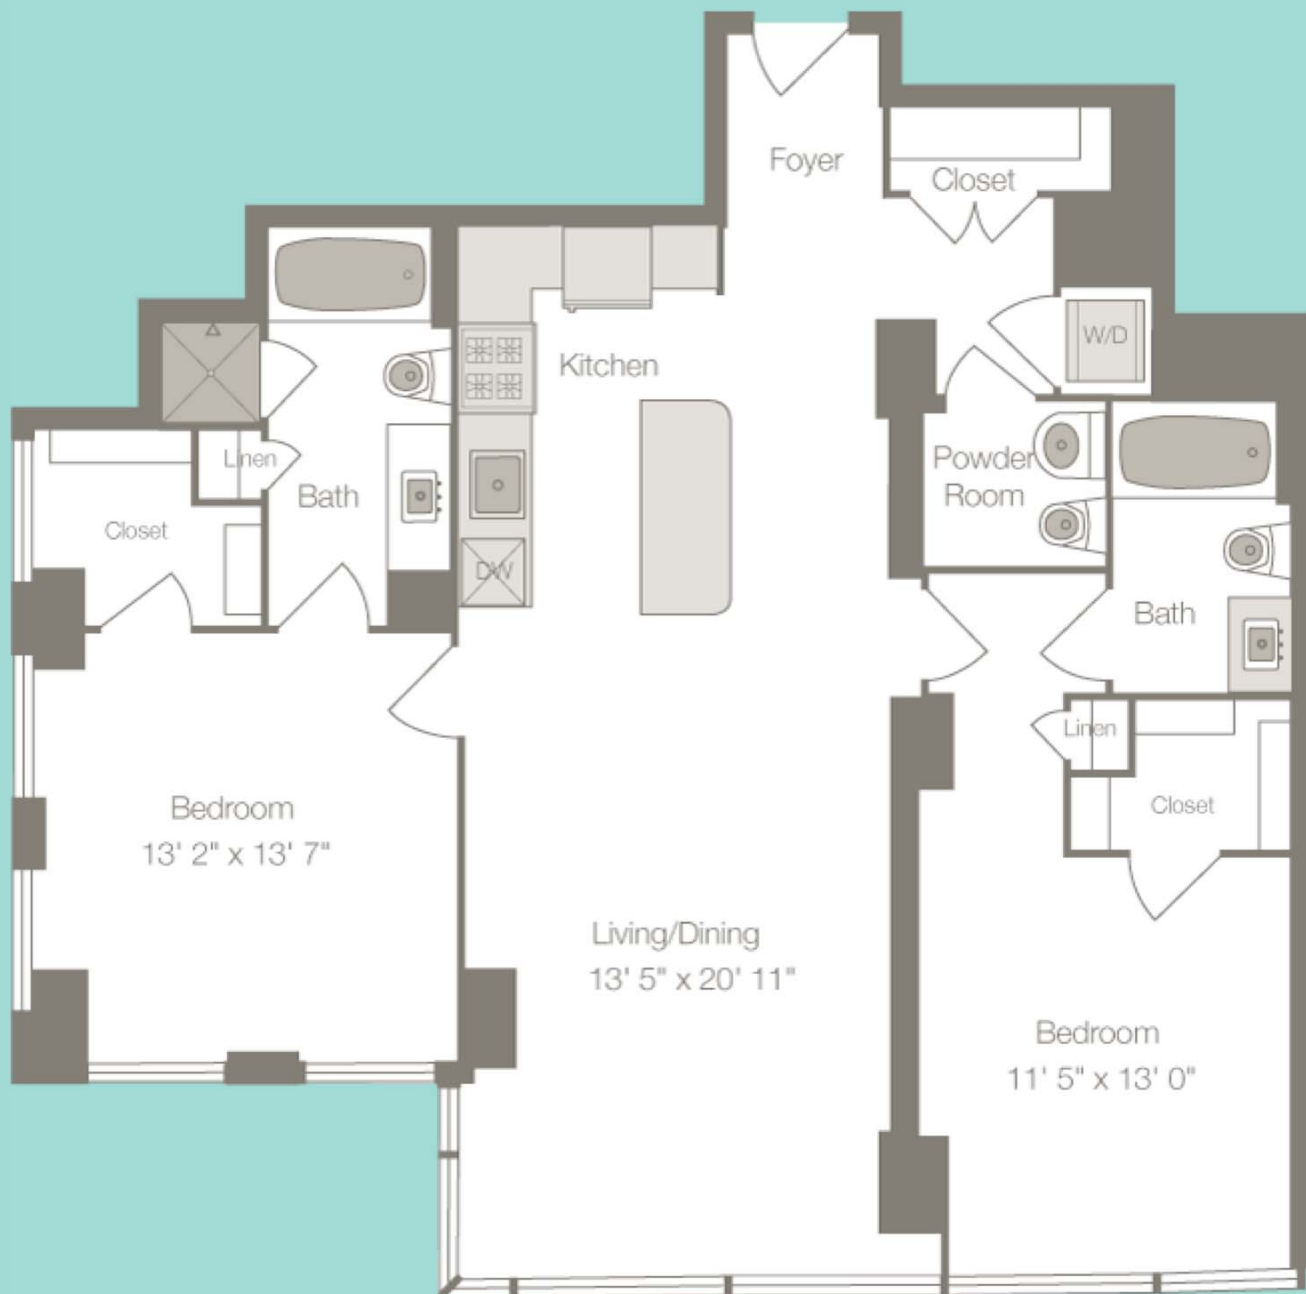

WATERVIEW

PRINT

CLOSE

Residence E - Floors 16-23

2 BR, 2 Bath, 1239 sq. ft.

Elevations and floor plans are artist's renderings and accuracy cannot be guaranteed. All room dimensions are approximations only. Dimensions shown for asymmetrical rooms are meant only to suggest usable space. Plan dimensions and features are subject to change without notice or obligation, as a result of actual site conditions, which may dictate variations in style of windows, doors and ceilings. Features may also be altered to keep pace with ongoing design improvement program. This is for illustrative purposes only and is not part of a legal contract. Contact sales center for specific details.