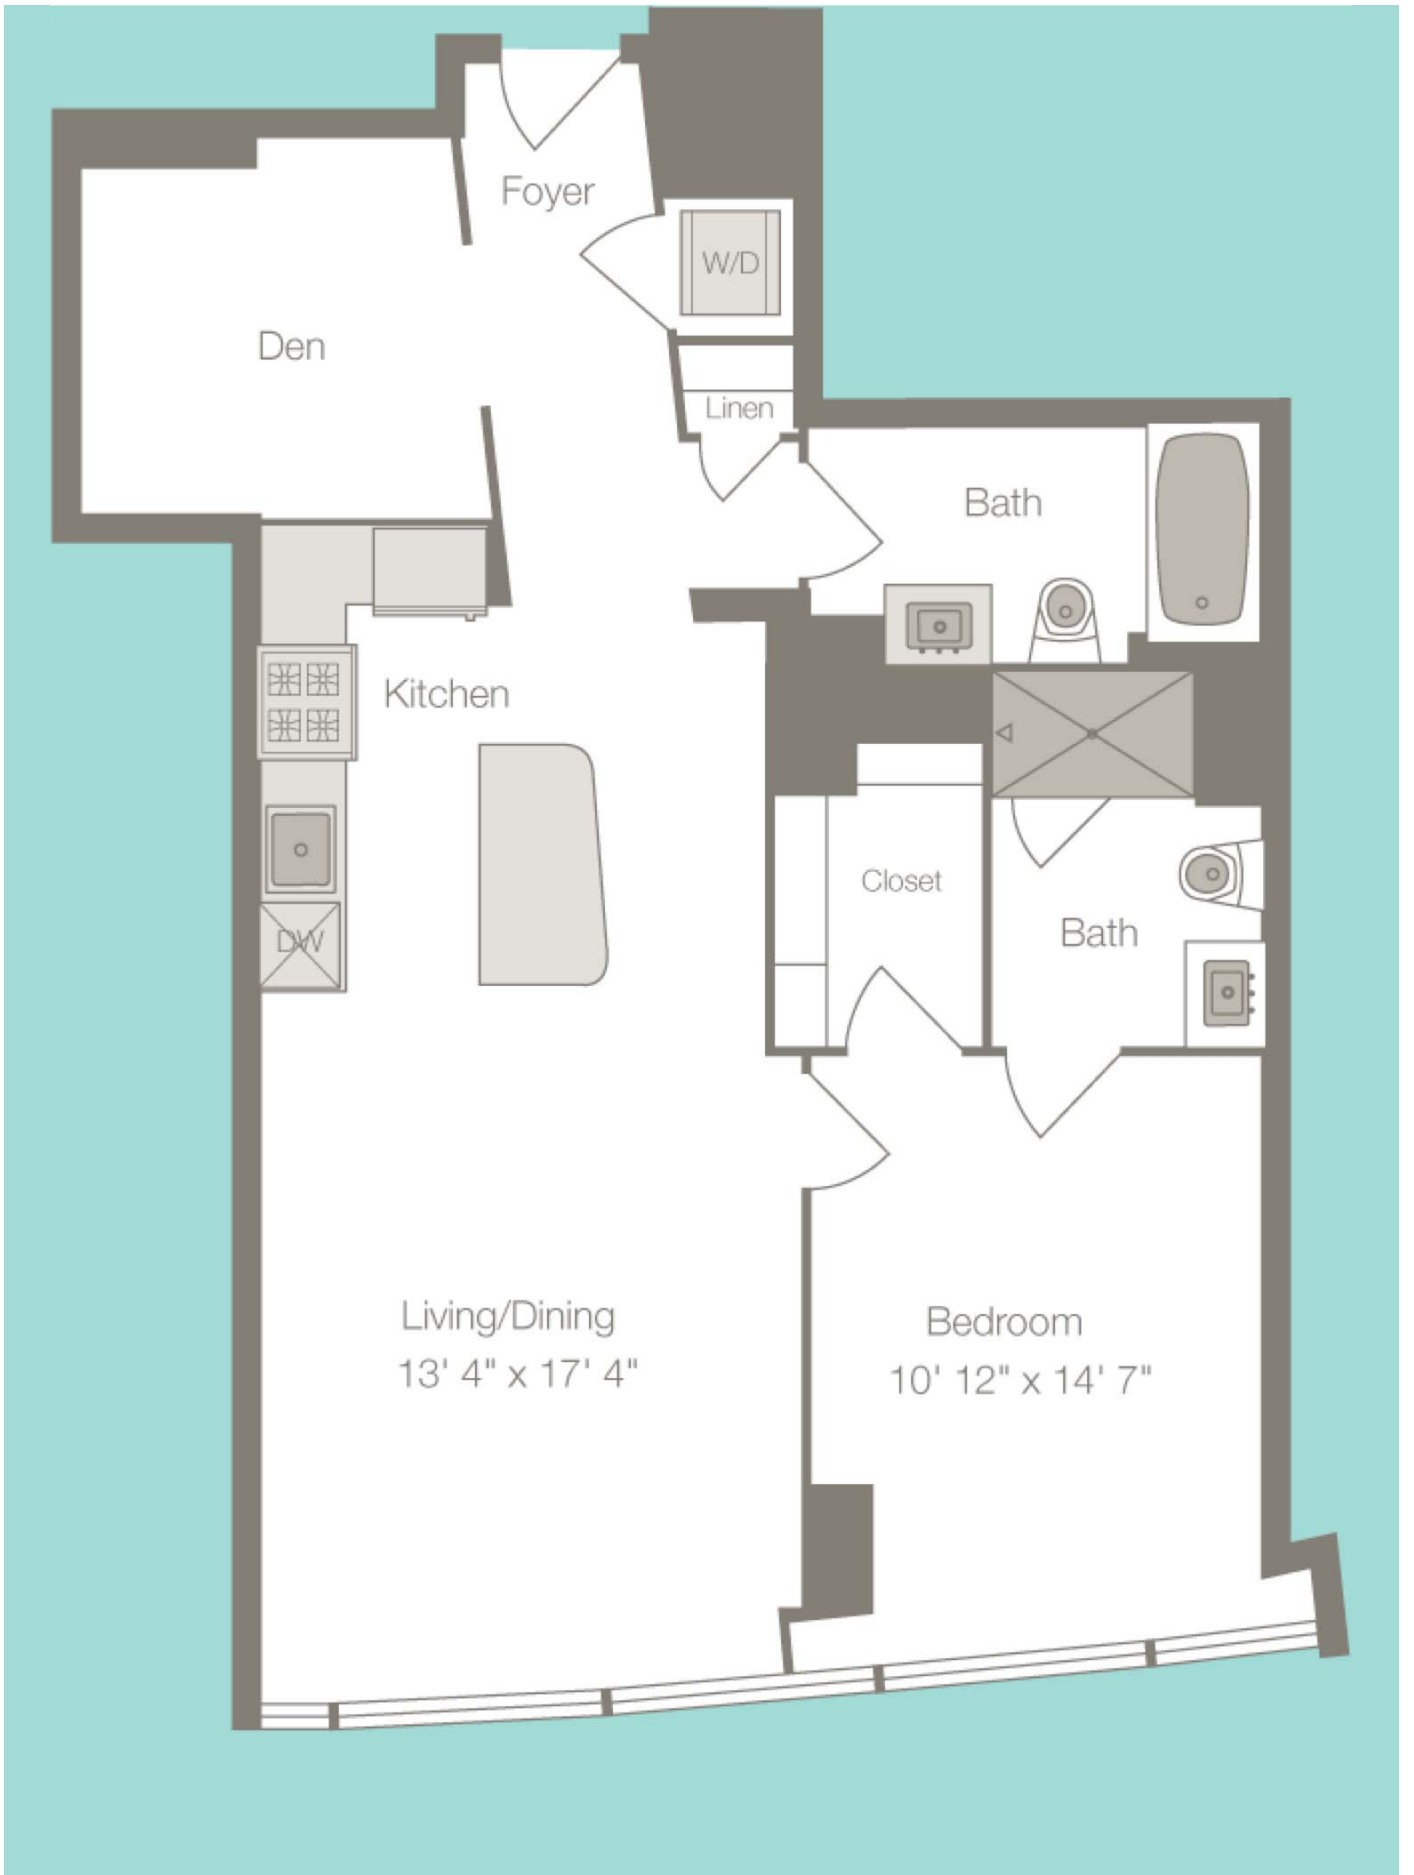

WATERVIEW

PRINT

CLOSE

Residence D - Floors 16-23

1.5 BR, 2 Bath, 947 sq. ft.

Elevations and floor plans are artist's renderings and accuracy cannot be guaranteed. All room dimensions are approximations only. Dimensions shown for asymmetrical rooms are meant only to suggest usable space. Plan dimensions and features are subject to change without notice or obligation, as a result of actual site conditions, which may dictate variations in style of windows, doors and ceilings. Features may also be altered to keep pace with ongoing design improvement program. This is for illustrative purposes only and is not part of a legal contract. Contact sales center for specific details.