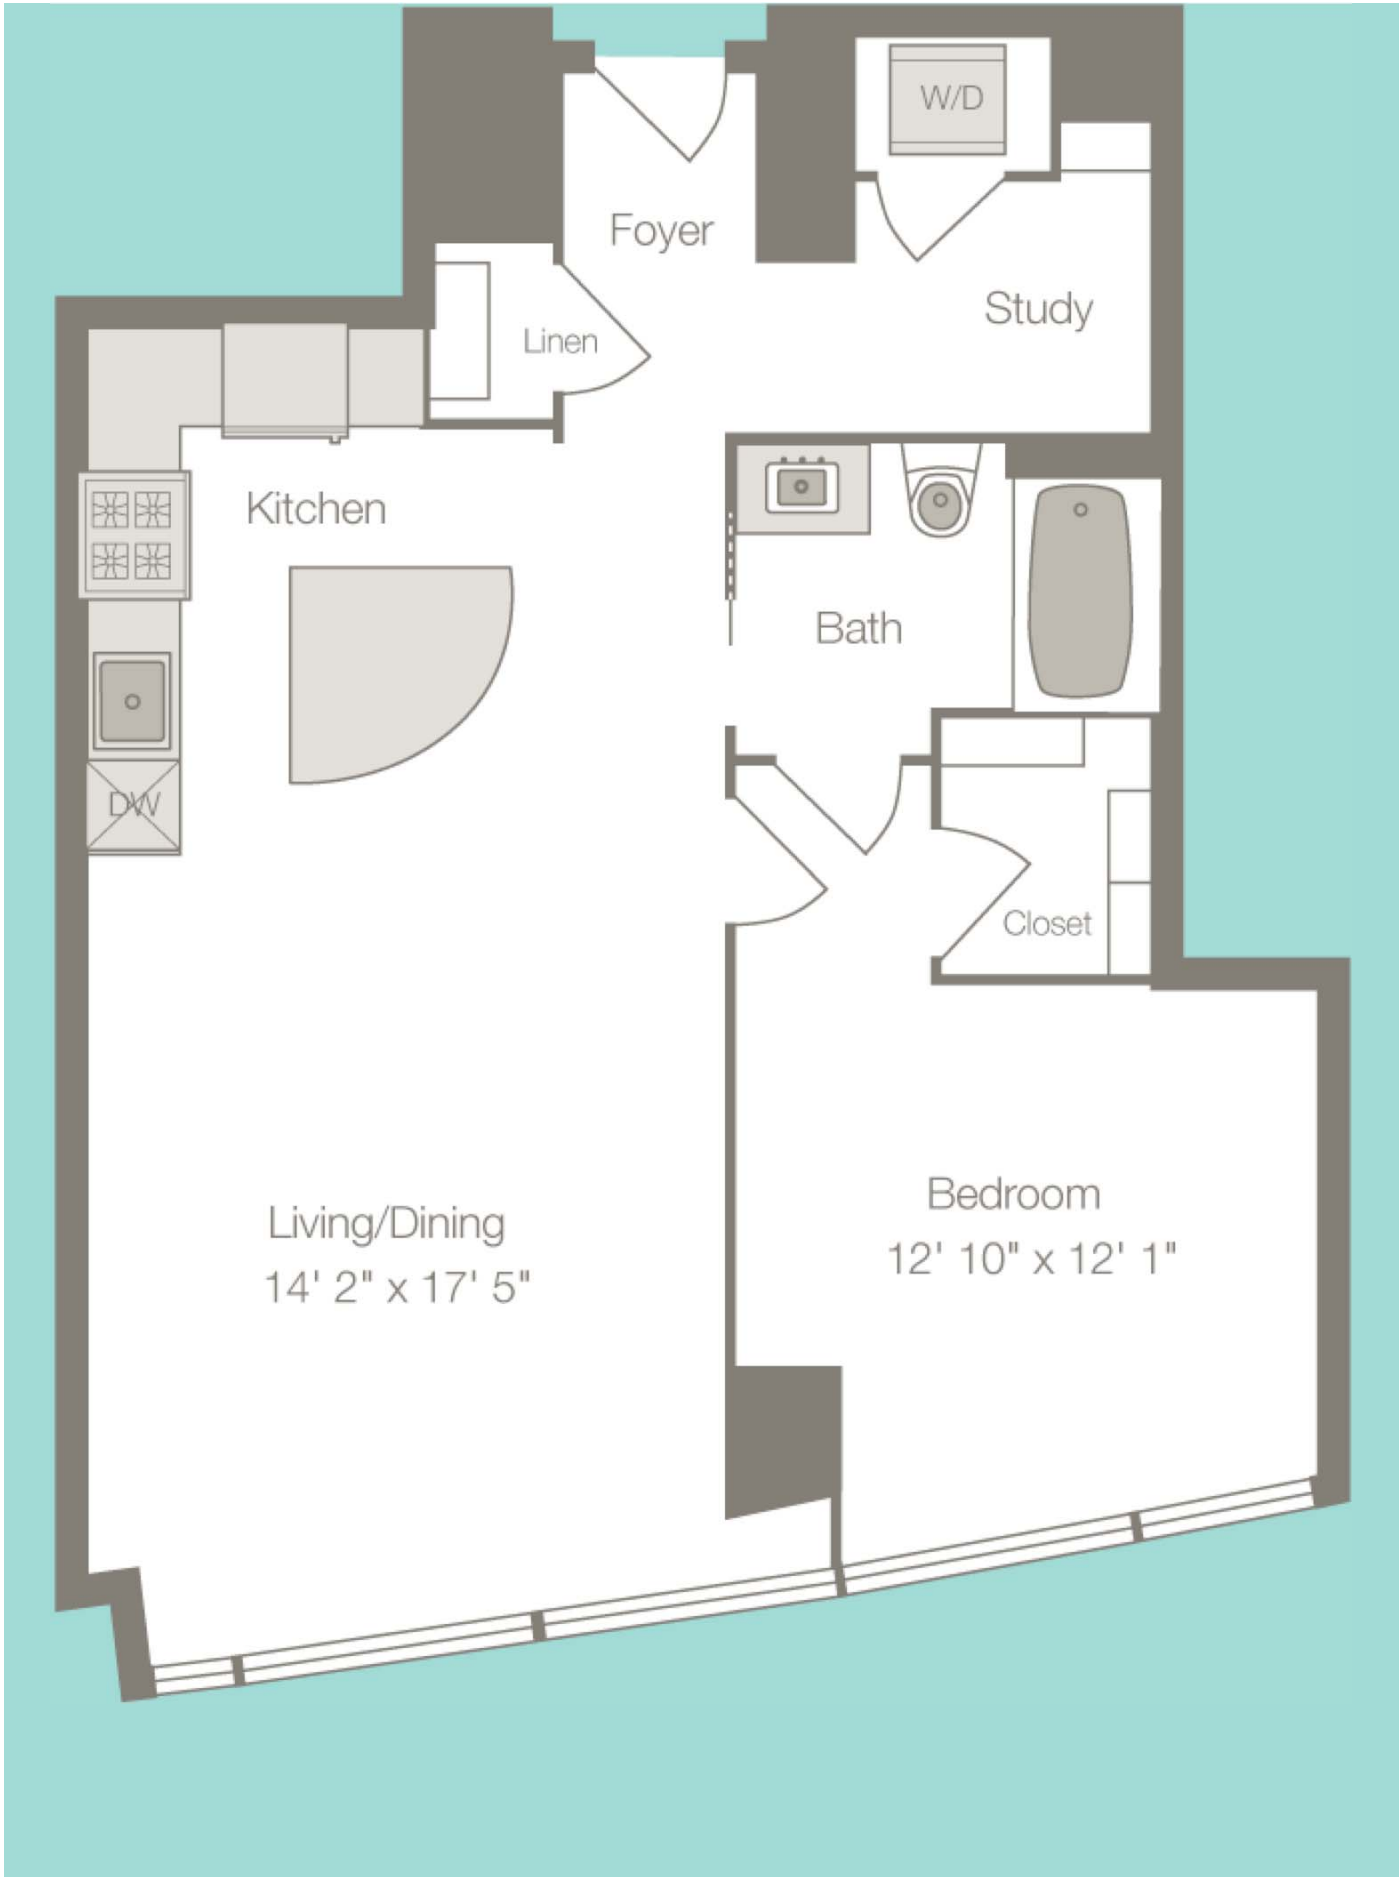

PRINT

CLOSE

WATERVIEW

## Residence C - Floors 14-15

1 BR+DEN, 1 Bath, 833 sq. ft.

Elevations and floor plans are artist's renderings and accuracy cannot be guaranteed. All room dimensions are approximations only. Dimensions shown for asymmetrical rooms are meant only to suggest usable space. Plan dimensions and features are subject to change without notice or obligation, as a result of actual site conditions, which may dictate variations in style of windows, doors and ceilings. Features may also be altered to keep pace with ongoing design improvement program. This is for illustrative purposes only and is not part of a legal contract. Contact sales center for specific details.