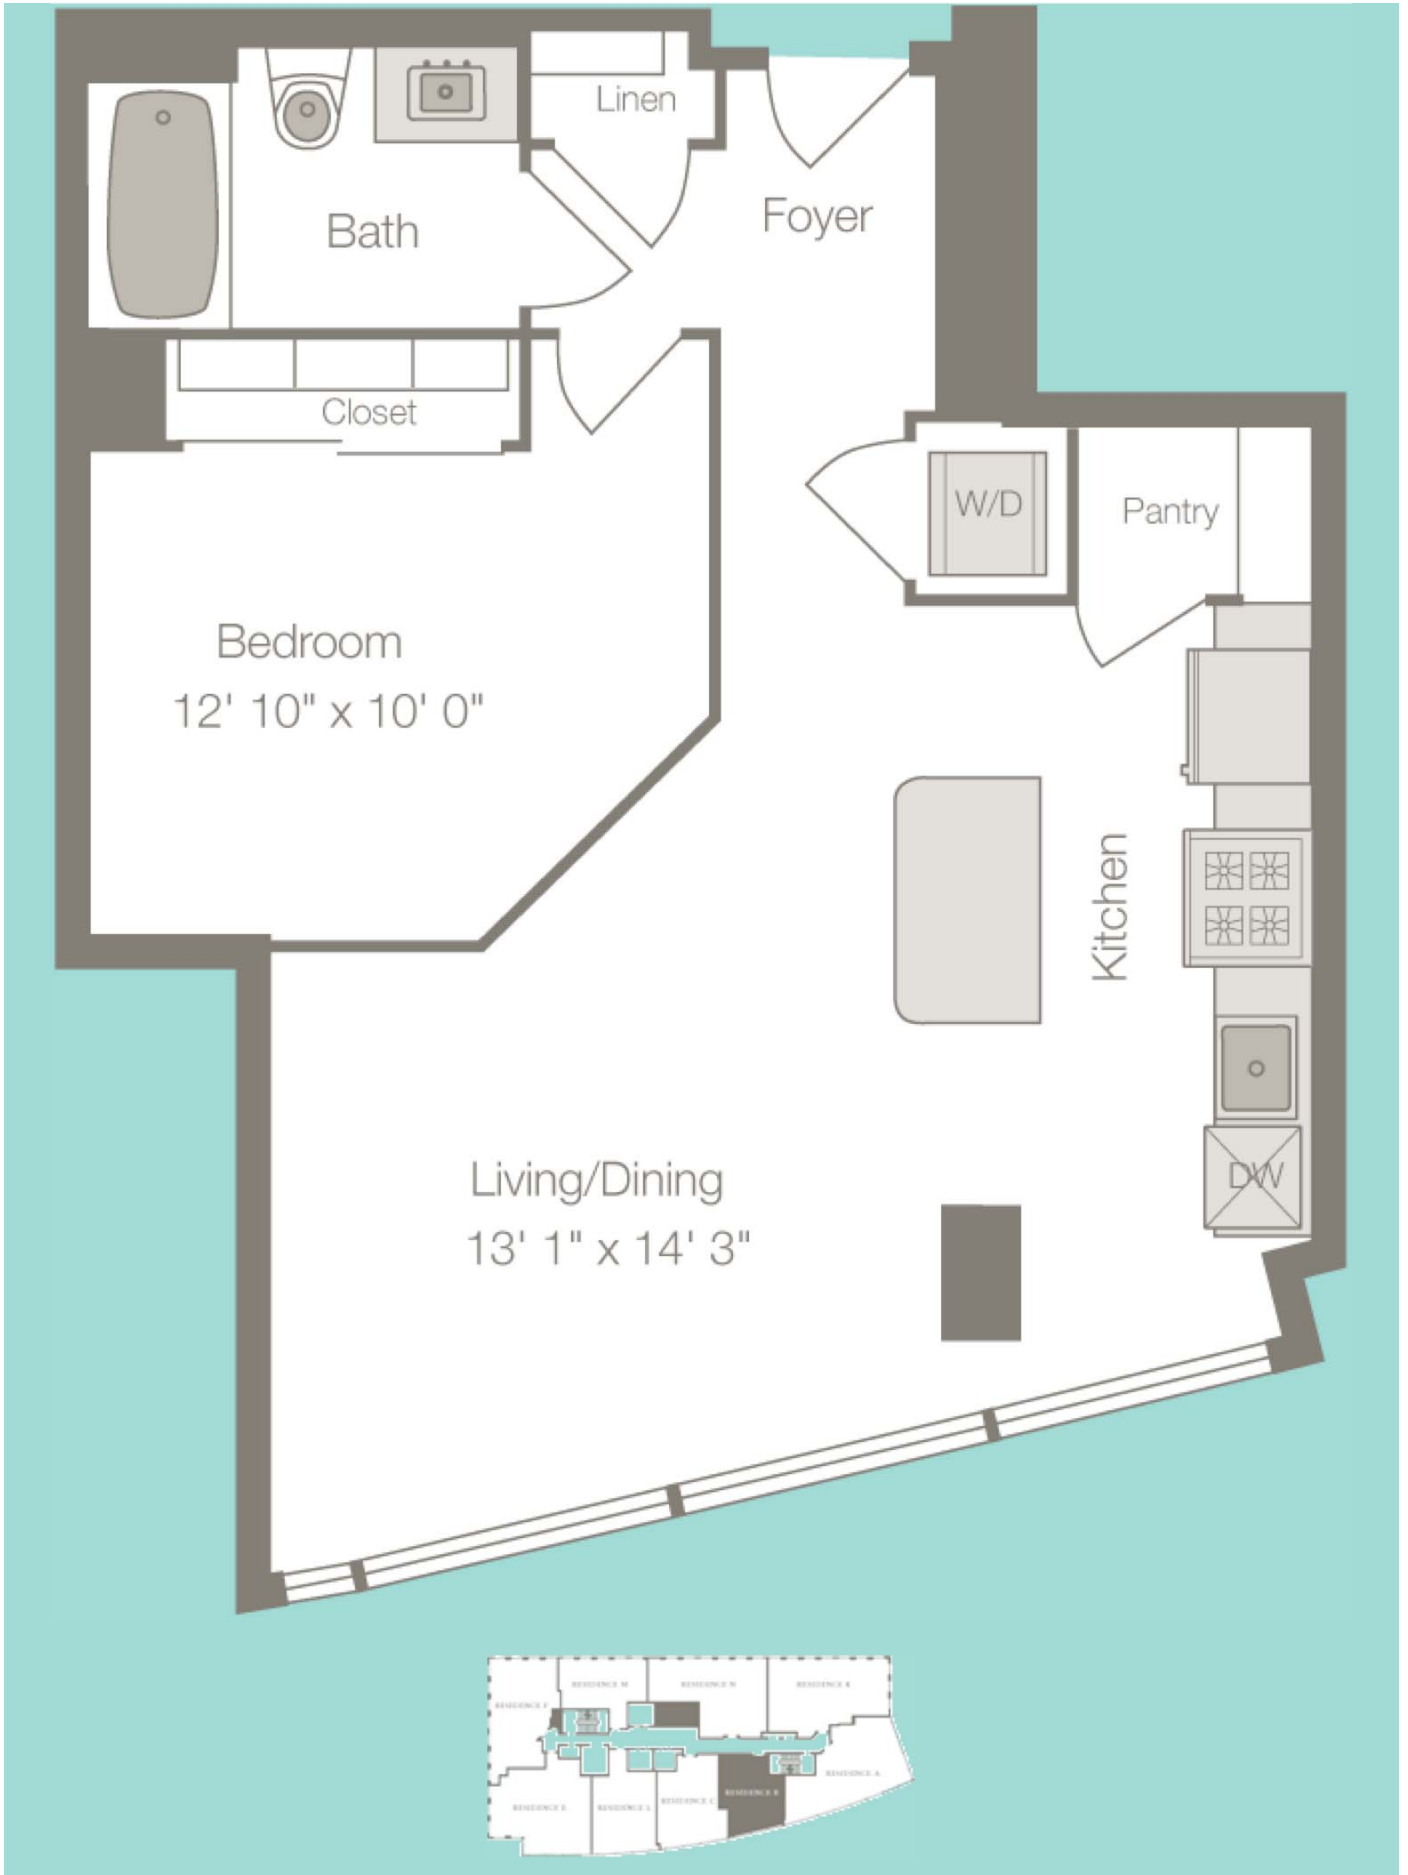

WATERVIEW

PRINT

CLOSE

## Residence B - Floors 14-15

1 BR, 1 Bath, 687 sq. ft.

Elevations and floor plans are artist's renderings and accuracy cannot be guaranteed. All room dimensions are approximations only. Dimensions shown for asymmetrical rooms are meant only to suggest usable space. Plan dimensions and features are subject to change without notice or obligation, as a result of actual site conditions, which may dictate variations in style of windows, doors and ceilings. Features may also be altered to keep pace with ongoing design improvement program. This is for illustrative purposes only and is not part of a legal contract. Contact sales center for specific details.