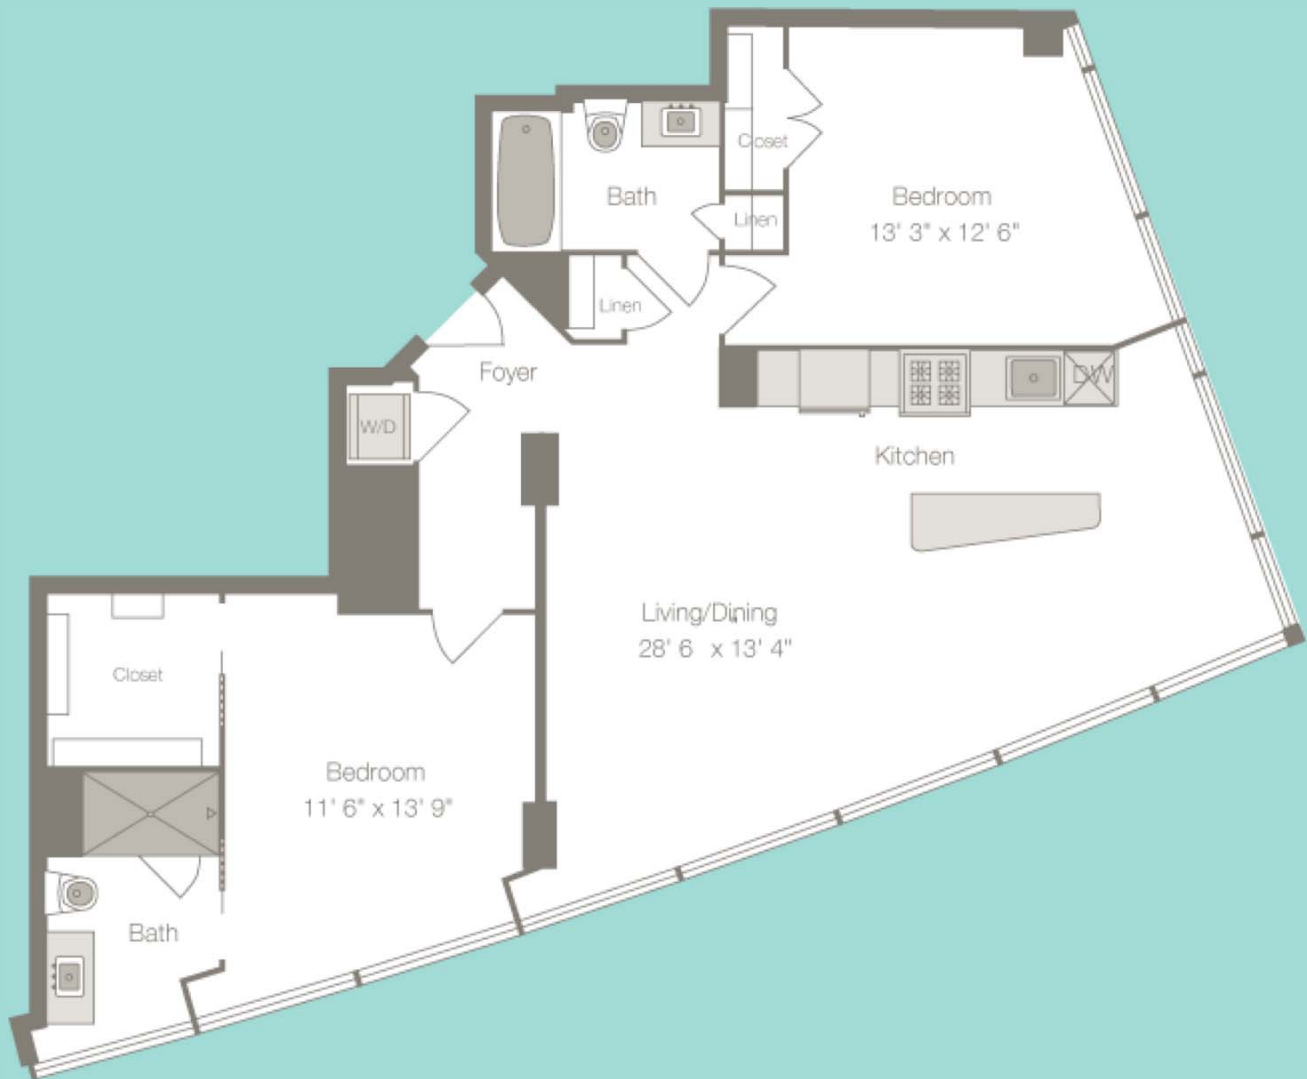

WATERVIEW

PRINT

CLOSE

## Residence A - Floors 26-28

2 BR, 2 Bath, 1175 sq. ft.

Elevations and floor plans are artist's renderings and accuracy cannot be guaranteed. All room dimensions are approximations only. Dimensions shown for asymmetrical rooms are meant only to suggest usable space. Plan dimensions and features are subject to change without notice or obligation, as a result of actual site conditions, which may dictate variations in style of windows, doors and ceilings. Features may also be altered to keep pace with ongoing design improvement program. This is for illustrative purposes only and is not part of a legal contract. Contact sales center for specific details.