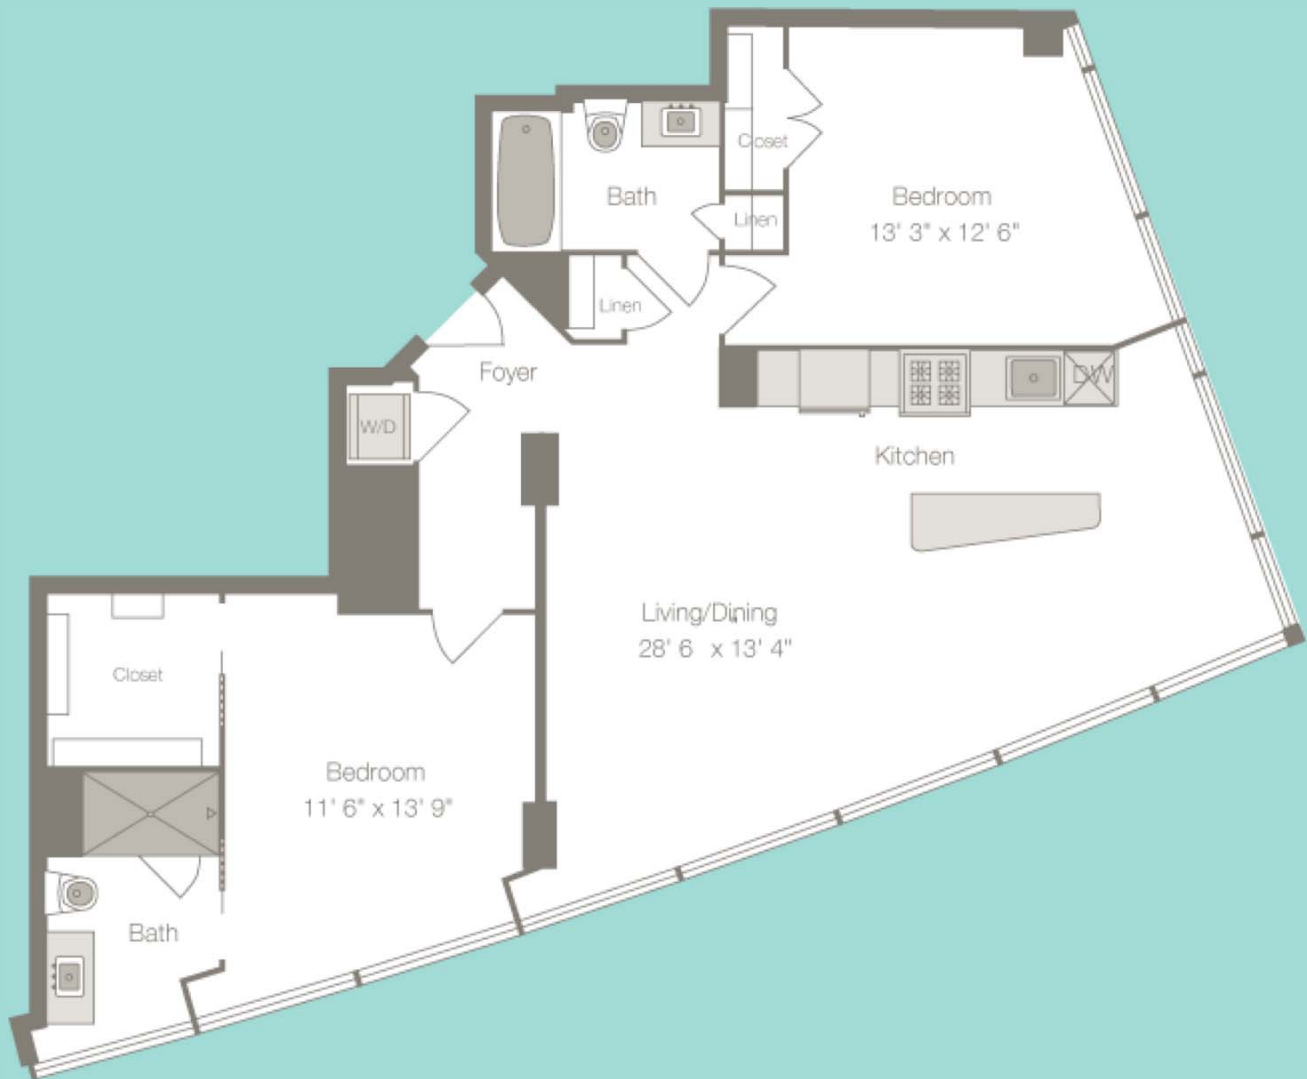

WATERVIEW

PRINT

CLOSE

## Residence A - Floors 14-15

2 BR, 2 Bath, 1175 sq. ft.

Elevations and floor plans are artist's renderings and accuracy cannot be guaranteed. All room dimensions are approximations only. Dimensions shown for asymmetrical rooms are meant only to suggest usable space. Plan dimensions and features are subject to change without notice or obligation, as a result of actual site conditions, which may dictate variations in style of windows, doors and ceilings. Features may also be altered to keep pace with ongoing design improvement program. This is for illustrative purposes only and is not part of a legal contract. Contact sales center for specific details.